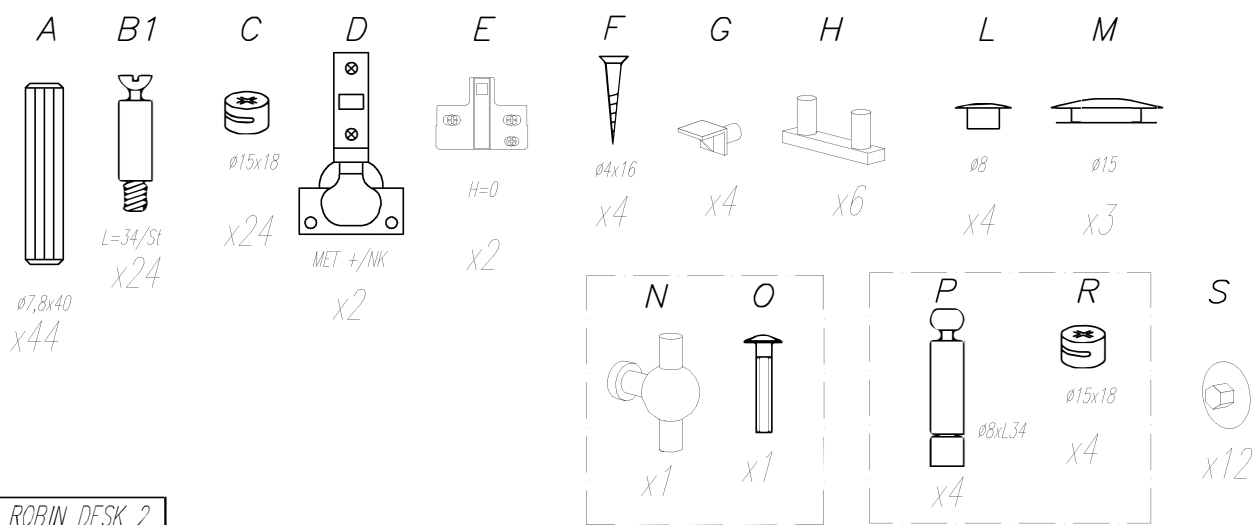

v.R

max 20 kg

v.L

ROBIN DESK 2

ROBIN-BUREAU ver. 5/2019

v.R v.L

Colli 1/2:

- Part no. 2 -1 pcs/St.
- Part no. 5 -1 pcs/St.
- Part no. 6L -1 pcs/St.
- Part no. 6R -1 pcs/St.
- Part no. 8 -2 pcs/St.

Colli 2/2:

- Part no. 1 -1 pcs/St.
- Part no. 3 -1 pcs/St.
- Part no. 4 -1 pcs/St.
- Part no. 7 -1 pcs/St.
- Part no. 9 -1 pcs/St.
- Part no.10 -1 pcs/St.
- Part no.11 -1 pcs/St.

Fittings/Beschlages/Quincoilerie
Assembly instruction /Instruction/Montage